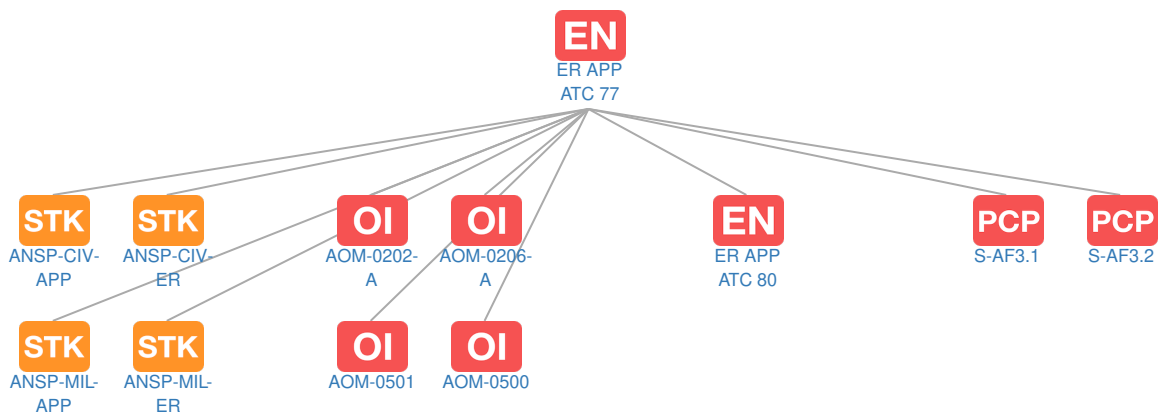

V3 End 31-12-2015

V4 Start -

V4 End -

V5 Start -

V5 End 31-12-2019

Air Navigation Service Provider: -

Civil

Civil ATS Approach Service Provider: -

Civil ATS En-Route Service Provider: -

Military

Military ATS Approach Service Provider: -

Military ATS En-Route Service Provider: -

IOC 31-12-2019

FOC 31-12-2023

Context

Related Elements

OI Operational Improvement Steps

Code	Benefits start date (IOC) - Full benefit date (FOC)																										
	15	16	17	18	19	20	21	22	23	24	25	26	27	28	29	30	31	32	33	34	35	36	37	38	39	40	
ER APP ATC 77																											
AOM-0202-A																											
AOM-0206-A																											
AOM-0501																											
AOM-0500																											

EN Dependent Enablers

Relationship	Code	Title	Related Elements
Has successor	ER APP ATC 80	Enable ATC System to Use Dynamically-Defined Airspace Reservations	

PCP PCP Elements

Code	Title	Related Elements
S-AF3.1	Airspace Management and Advanced Flexible Use of Airspace	
S-AF3.2	Free Route	