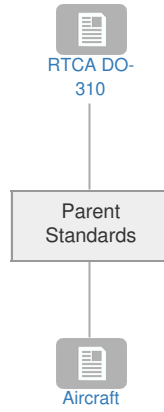

RTCA DO-310

Minimum Operating Performance Standards for GPS-Based Regional Augmentation Airborne Equipment

Context

Related Elements

Parent Standards

Title	Description	Status	Related Elements
Aircraft	-	-	

Child Standards: No associated data