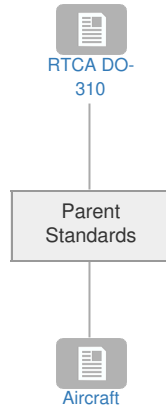

RTCA DO-310

Minimum Operating Performance Standards for GPS-Based Regional Augmentation Airborne Equipment

Context

Related Elements