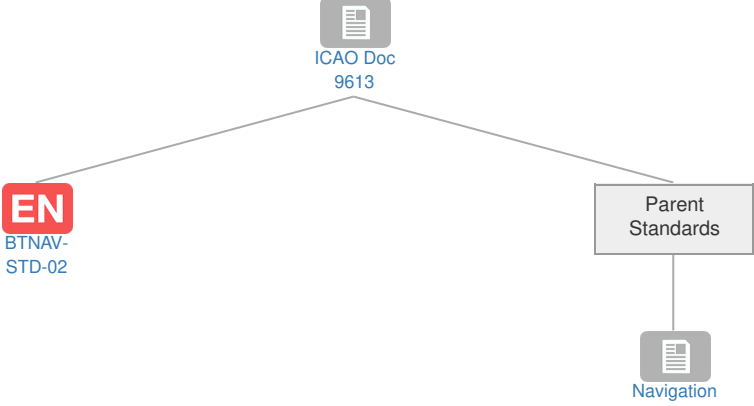

ICAO Doc 9613

Performance Based Navigation Manual, 3rd Edition

Context

Related Elements

Parent Standards

Title	Description	Status	Related Elements
Navigation	-	-	

Child Standards: No associated data

Enablers

Code	Title	IOC	Related Elements	Analysis
BTNAV-STD-02	Navigation Performance in ICAO provisions for Enhanced CTA	31-12-2016	OI EN DS	Analysis