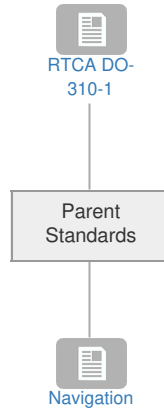

RTCA DO-310-1

Minimum Operating Performance Standards for GPS-Based Regional Augmentation Airborne Equipment

Context

Related Elements