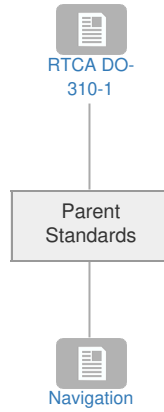

RTCA DO-310-1

Minimum Operating Performance Standards for GPS-Based Regional Augmentation Airborne Equipment

Context

Related Elements

Parent Standards

Title	Description	Status	Related Elements
Navigation	-	-	