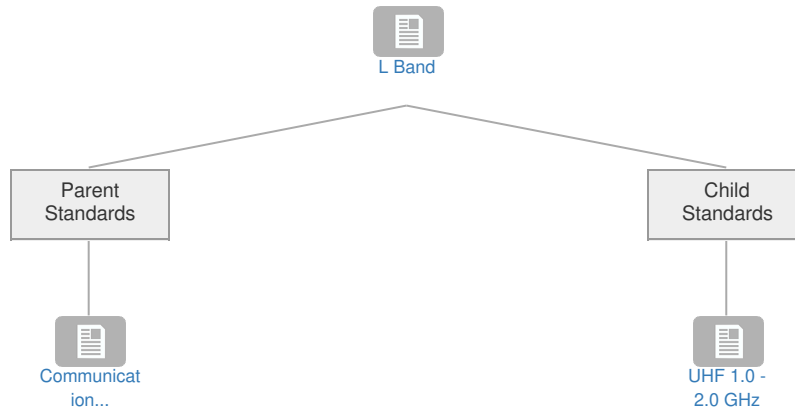

L Band

Context

Related Elements

Parent Standards

Title	Description	Status	Related Elements
Communication Protocols [SESAR]	-	-	

Child Standards

Title	Description	Status	Related Elements
UHF 1.0 - 2.0 GHz	-	Existing Standard	

Enablers: No associated data