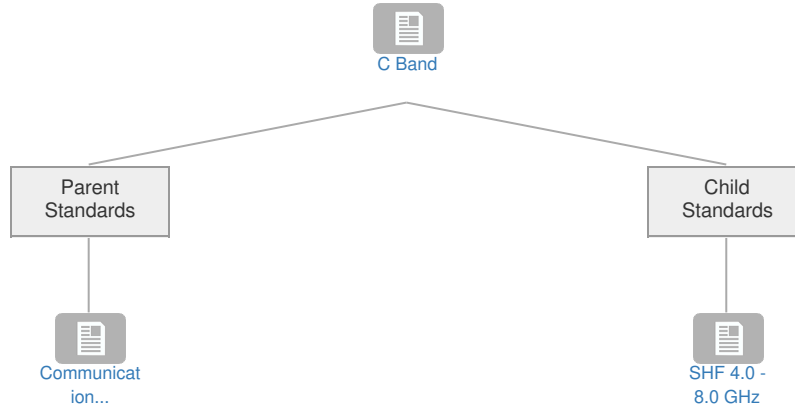

C Band

Context

Related Elements

Parent Standards

Title	Description	Status	Related Elements
Communication Protocols [SESAR]	-	-	

Child Standards

Title	Description	Status	Related Elements
SHF 4.0 - 8.0 GHz	-	Existing Standard	

Enablers: No associated data