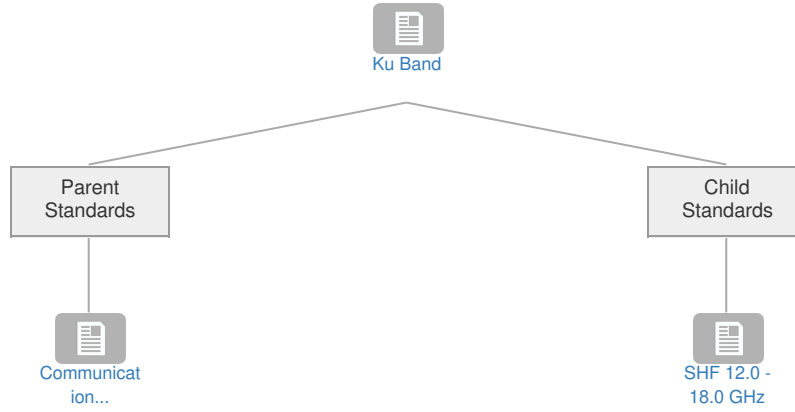

Ku Band

Context

Related Elements

Parent Standards

Title	Description	Status	Related Elements
Communication Protocols [SESAR]	-	-	

Child Standards

Title	Description	Status	Related Elements
SHF 12.0 - 18.0 GHz	-	Existing Standard	

Enablers: No associated data