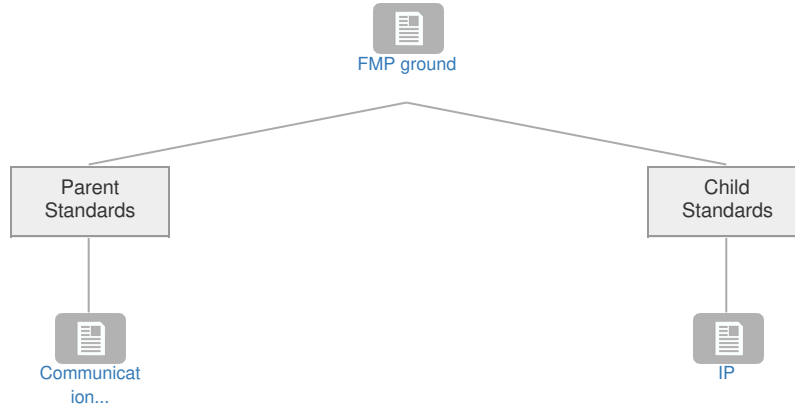

FMP ground

Context

Related Elements

Parent Standards

| Title | Description | Status | Related Elements |
|---|-------------|--------|------------------|
| Communication Protocols [SESAR] | - | - | |

Child Standards

| Title | Description | Status | Related Elements |
|--------------------|-------------------------------|-----------------------------------|------------------|
| IP | IETF RFC 2460 | Existing Standard | |

Enablers: No associated data