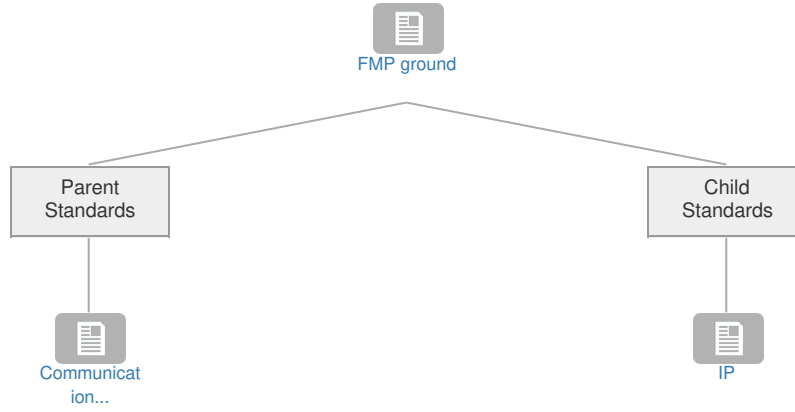

# FMP ground

## Context

### Related Elements

## Child Standards

Title	Description	Status	Related Elements
<a href="#">IP</a>	<a href="#">IETF RFC 2460</a>	<a href="#">Existing Standard</a>	

Enablers: No associated data