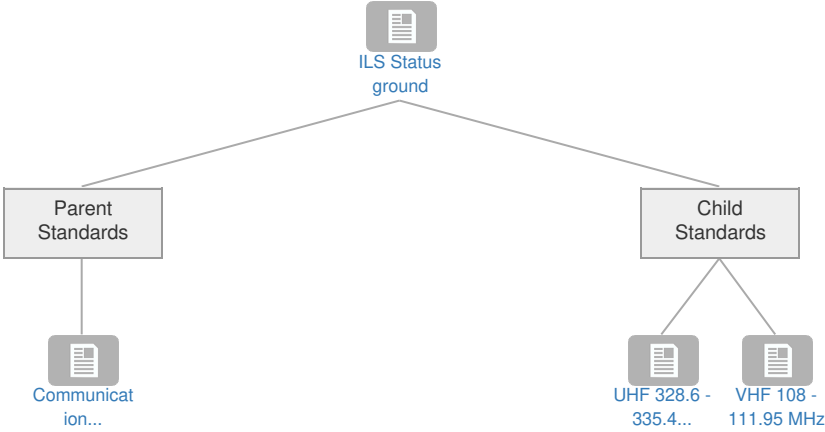

ILS Status ground

Context

Related Elements

Parent Standards

Title	Description	Status	Related Elements
Communication Protocols [SESAR]	-	-	

Child Standards

Title	Description	Status	Related Elements
UHF 328.6 - 335.4 MHz	ICAO Annex 10	Existing Standard	
VHF 108 - 111.95 MHz	ICAO Annex 10	Existing Standard	

Enablers: No associated data