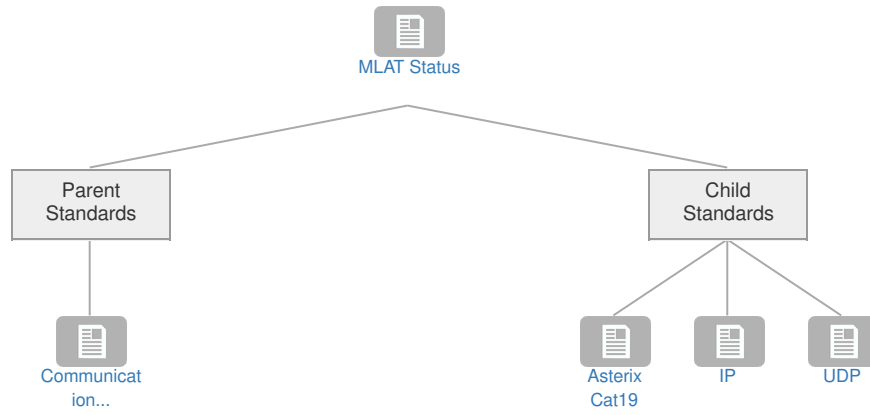

MLAT Status

Context

Related Elements

Parent Standards

Title	Description	Status	Related Elements
Communication Protocols [SESAR]	-	-	

Child Standards

Title	Description	Status	Related Elements
Asterix Cat19	ECTL Standard SUR.ET1.ST05.2000-STD-18-02	Existing Standard	
IP	IETF RFC 2460	Existing Standard	
UDP	IETF RFC 768 Doc 9896	Existing Standard	

Enablers: No associated data