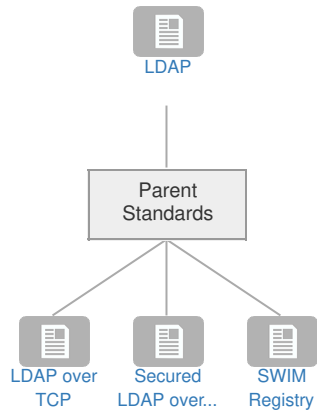

LDAP

EUROCONTROL-SPEC-136

Context

Related Elements

Parent Standards

Title	Description	Status	Related Elements
LDAP over TCP	-	-	
Secured LDAP over TCP	-	-	
SWIM Registry	-	-	

Child Standards: No associated data