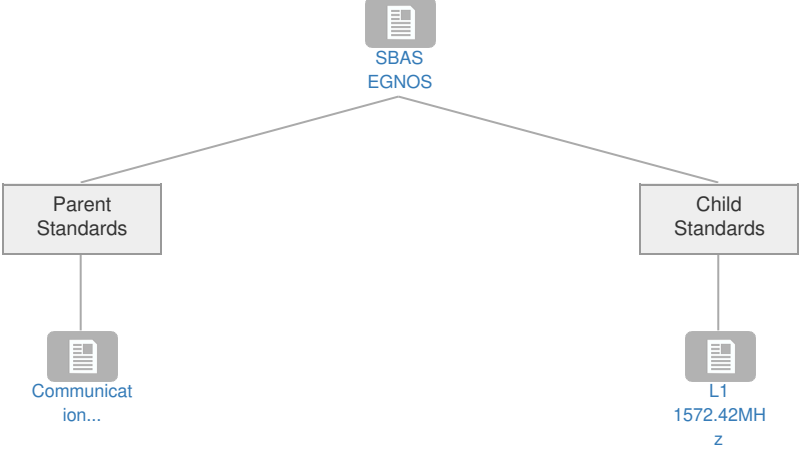

SBAS EGNOS

Context

Related Elements

Parent Standards

Title	Description	Status	Related Elements
Communication Protocols [SESAR]	-	-	

Child Standards

Title	Description	Status	Related Elements
L1 1572.42MHz	ICAO Annex 10	Existing Standard	

Enablers: No associated data