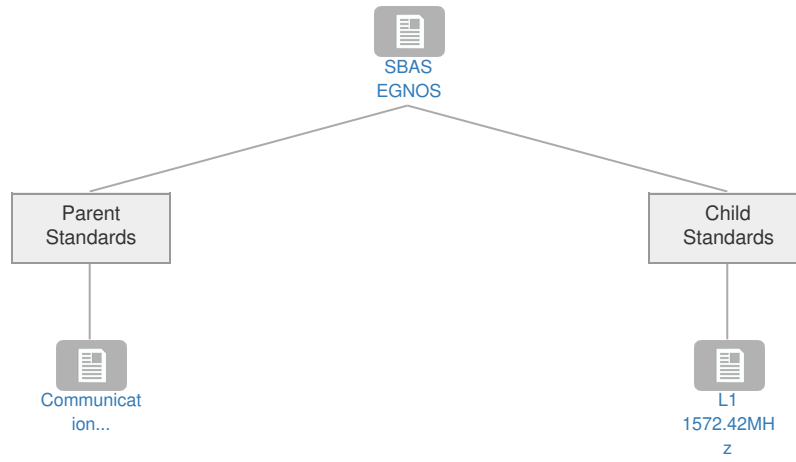

SBAS EGNOS

Context

Related Elements

Parent Standards

Title	Description	Status	Related Elements
Communication Protocols [SESAR]	-	-	

Child Standards

Title	Description	Status	Related Elements
L1 1572.42MHz	ICAO Annex 10	Existing Standard	

Enablers: No associated data