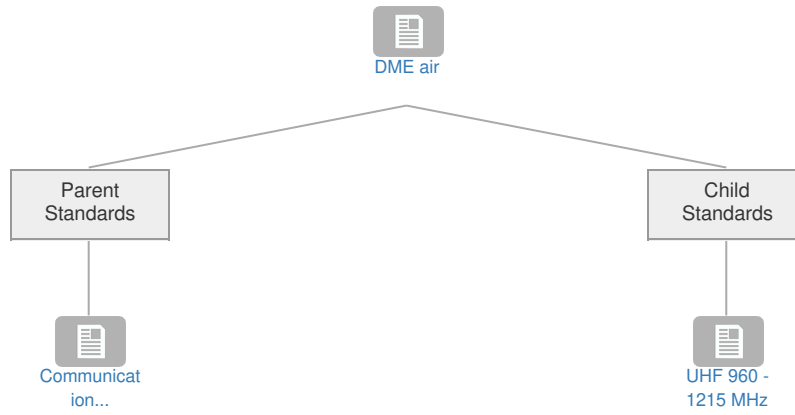

DME air

Context

Related Elements

Parent Standards

Title	Description	Status	Related Elements
Communication Protocols [SESAR]	-	-	

Child Standards

Title	Description	Status	Related Elements
UHF 960 - 1215 MHz	ICAO Annex 10	Existing Standard	

Enablers: No associated data