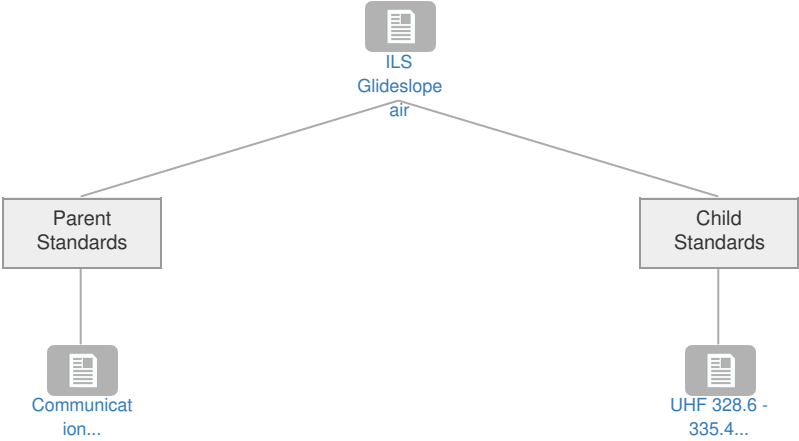

ILS Glideslope air

Context

Related Elements

Parent Standards

Title	Description	Status	Related Elements
Communication Protocols [SESAR]	-	-	

Child Standards

Title	Description	Status	Related Elements
UHF 328.6 - 335.4 MHz	ICAO Annex 10	Existing Standard	

Enablers: No associated data