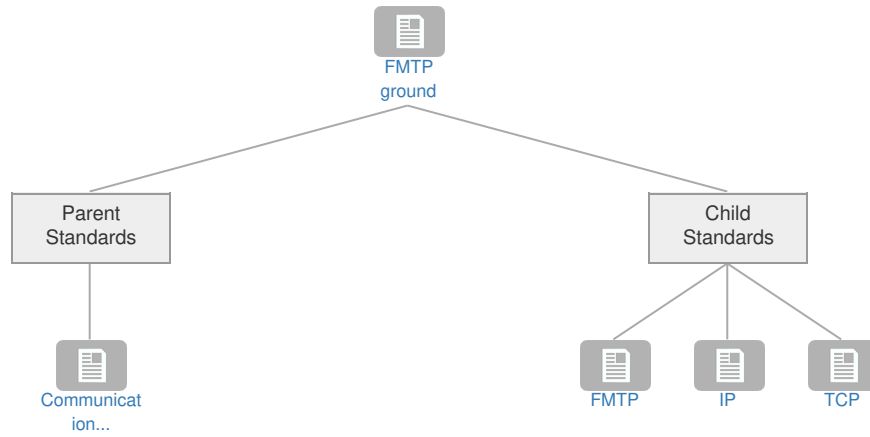

FMTP ground

Context

Related Elements

Parent Standards

Title	Description	Status	Related Elements
Communication Protocols [SESAR]	-	-	

Child Standards

Title	Description	Status	Related Elements
FMTP	EUROCONTROL-SPEC-100	Existing Standard	
IP	IETF RFC 2460	Existing Standard	
TCP	IETF RFC 793 Doc 9896 The SSL/TLS protocol is bound to an underlying TCP protocol	Existing Standard	

Enablers: No associated data