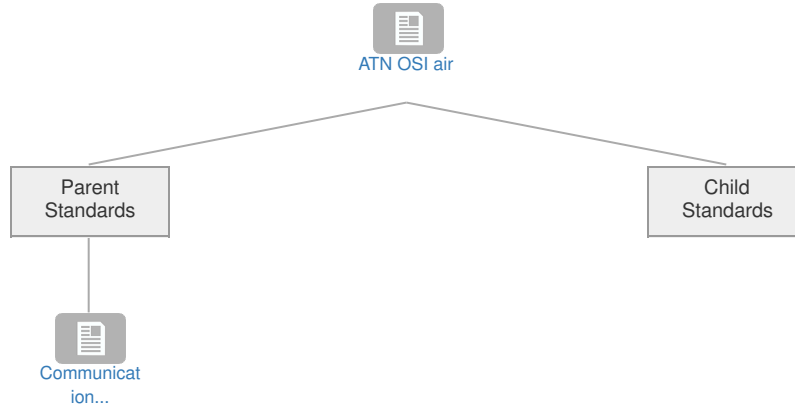

ATN OSI air

Context

Related Elements

Parent Standards

Title	Description	Status	Related Elements
Communication Protocols [SESAR]	-	-	

Child Standards

Title	Description	Status	Related Elements
ASN.1	ITU-T Recommendation X.680 Doc 9880	Existing Standard	
ATN ULCS	Doc 9880	Existing Standard	
CLNP	ISO 8473 Doc 9880	Existing Standard	
M-SNDCF	ISO 8473-3 Doc 9880	Existing Standard	
SNAcP	ISO 8208	Existing Standard	
TP4	ISO 8073	Existing Standard	

Enablers: No associated data