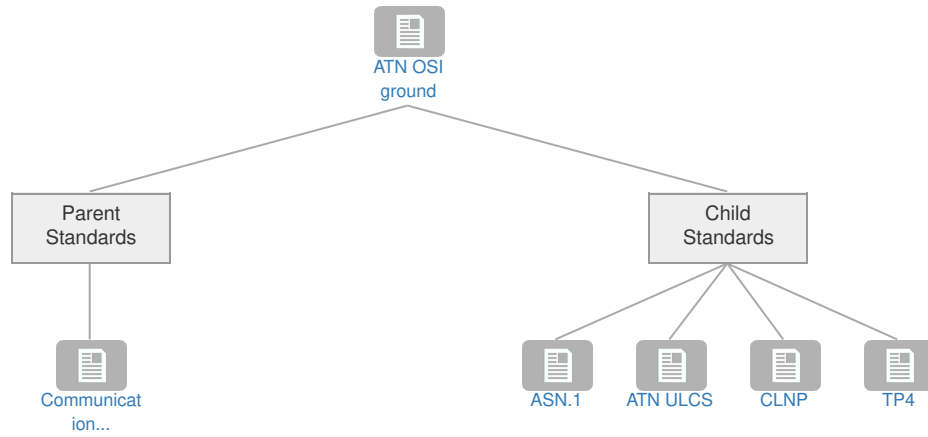

ATN OSI ground

Context

Related Elements

Parent Standards

Title	Description	Status	Related Elements
Communication Protocols [SESAR]	-	-	

Child Standards

Title	Description	Status	Related Elements
ASN.1	ITU-T Recommendation X.680 Doc 9880	Existing Standard	
ATN ULCS	Doc 9880	Existing Standard	
CLNP	ISO 8473 Doc 9880	Existing Standard	
TP4	ISO 8073	Existing Standard	

Enablers: No associated data