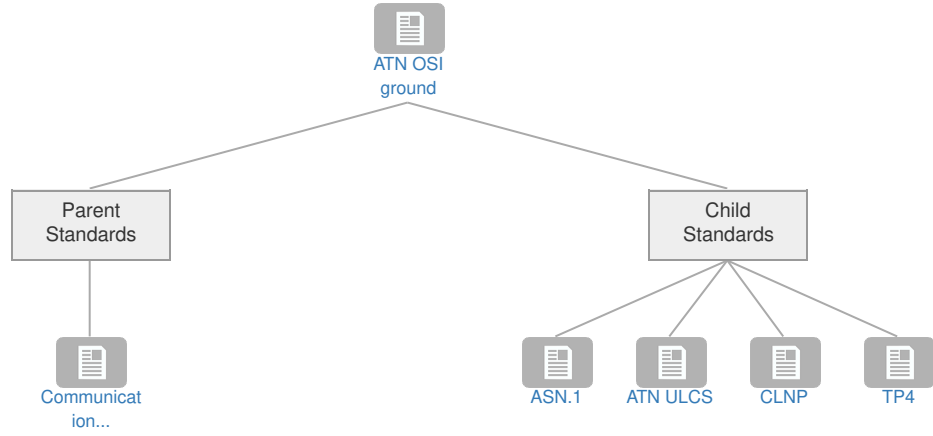

ATN OSI ground

Context

Related Elements

Parent Standards

Title	Description	Status	Related Elements
Communication Protocols [SESAR]	-	-	

Child Standards

Title	Description	Status	Related Elements
ASN.1	ITU-T Recommendation X.680 Doc 9880	Existing Standard	
ATN ULCS	Doc 9880	Existing Standard	
CLNP	ISO 8473 Doc 9880	Existing Standard	
TP4	ISO 8073	Existing Standard	

Enablers: No associated data