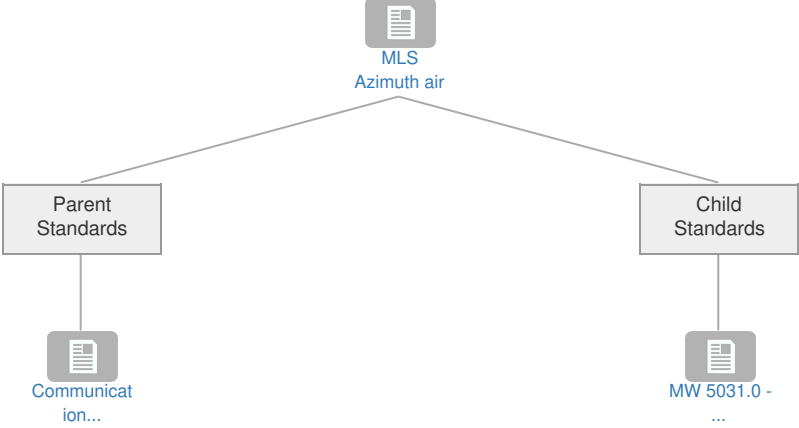

MLS Azimuth air

Context

Related Elements

Parent Standards

Title	Description	Status	Related Elements
Communication Protocols [SESAR]	-	-	

Child Standards

Title	Description	Status	Related Elements
MW 5031.0 - 5090.7 MHz	ICAO Annex 10	Existing Standard	

Enablers: No associated data