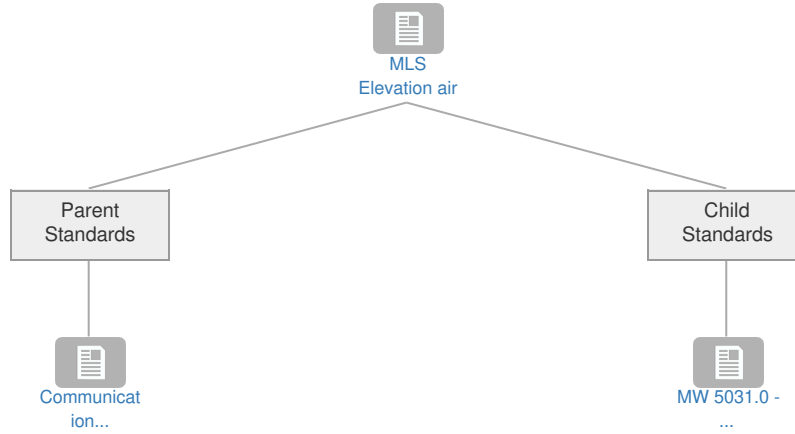

MLS Elevation air

Context

Related Elements

Parent Standards

Title	Description	Status	Related Elements
Communication Protocols [SESAR]	-	-	

Child Standards

Title	Description	Status	Related Elements
MW 5031.0 - 5090.7 MHz	ICAO Annex 10	Existing Standard	

Enablers: No associated data