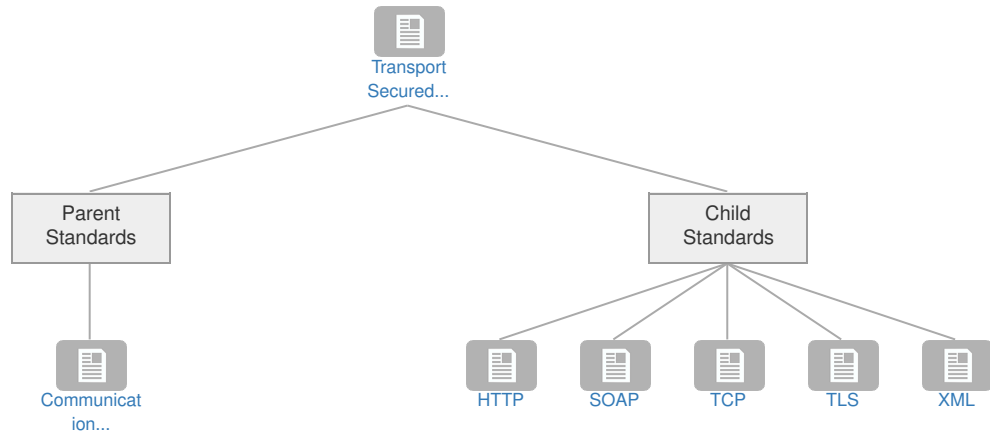

Transport Secured Web-Services

Context

Related Elements

Parent Standards

Title	Description	Status	Related Elements
Communication Protocols [SESAR]	-	-	

Child Standards

Title	Description	Status	Related Elements
HTTP	-	Existing Standard	
SOAP	-	Existing Standard	
TCP	IETF RFC 793 Doc 9896 The SSL/TLS protocol is bound to an underlying TCP protocol	Existing Standard	
TLS	-	Existing Standard	
XML	-	Existing Standard	

Enablers: No associated data