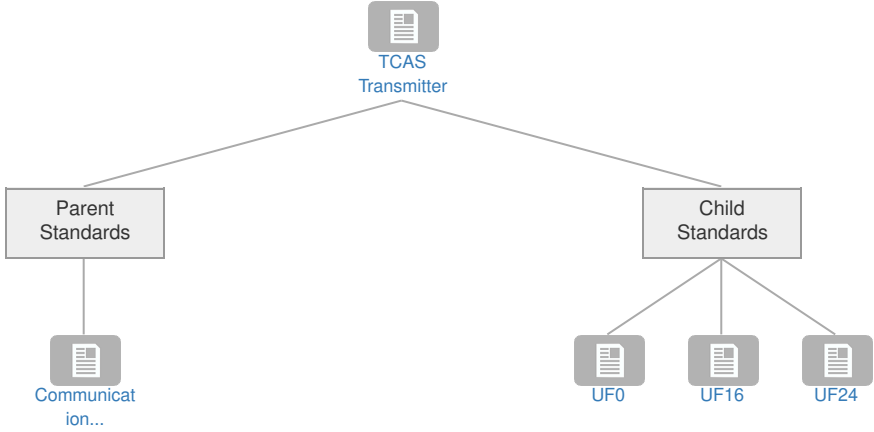

TCAS Transmitter

Context

Related Elements

Parent Standards

| Title | Description | Status | Related Elements |
|---|-------------|--------|------------------|
| Communication Protocols [SESAR] | - | - | |

Child Standards

| Title | Description | Status | Related Elements |
|-------|--------------------------------------|-----------------------------------|------------------|
| UF0 | ED-143 ICAO Annex 10 | Existing Standard | |
| UF16 | ED-143 ICAO Annex 10 | Existing Standard | |
| UF24 | ICAO Annex 10 | Existing Standard | |

Enablers: No associated data