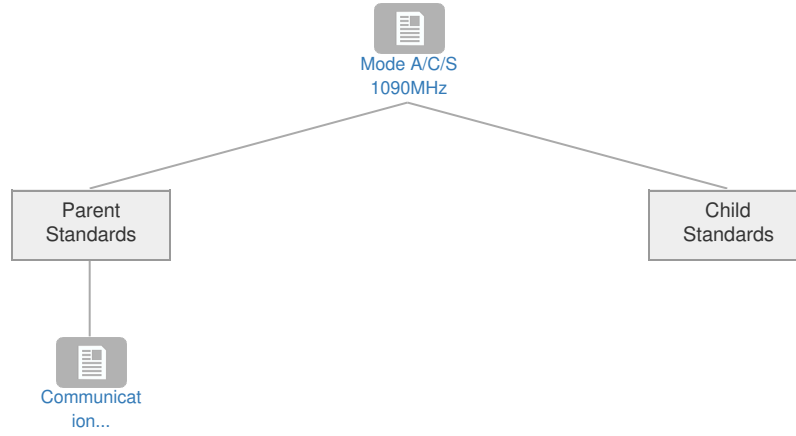

Mode A/C/S 1090MHz

Context

Related Elements

Parent Standards

Title	Description	Status	Related Elements
Communication Protocols [SESAR]	-	-	

Child Standards

Title	Description	Status	Related Elements
DF04	ICAO Annex 10	Existing Standard	
DF05	ICAO Annex 10	Existing Standard	
DF11	ICAO Annex 10	Existing Standard	
DF20	-	Existing Standard	
DF21	ICAO Annex 10	Existing Standard	
DF24	ICAO Annex 10	Existing Standard	

Enablers: No associated data