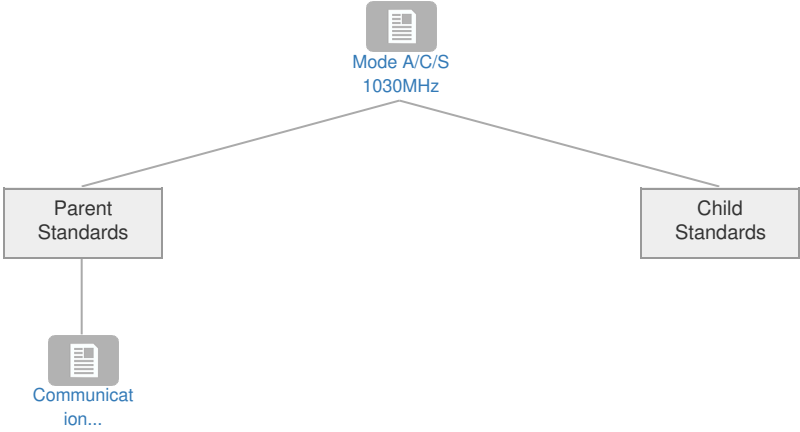

Mode A/C/S 1030MHz

Context

Related Elements

Parent Standards

Title	Description	Status	Related Elements
Communication Protocols [SESAR]	-	-	

Child Standards

Title	Description	Status	Related Elements
UF04	ICAO Annex 10	Existing Standard	
UF05	ICAO Annex 10	Existing Standard	
UF11	ICAO Annex 10	Existing Standard	
UF20	ICAO Annex 10	Existing Standard	
UF21	ICAO Annex 10	Existing Standard	
UF24	ICAO Annex 10	Existing Standard	

Enablers: No associated data