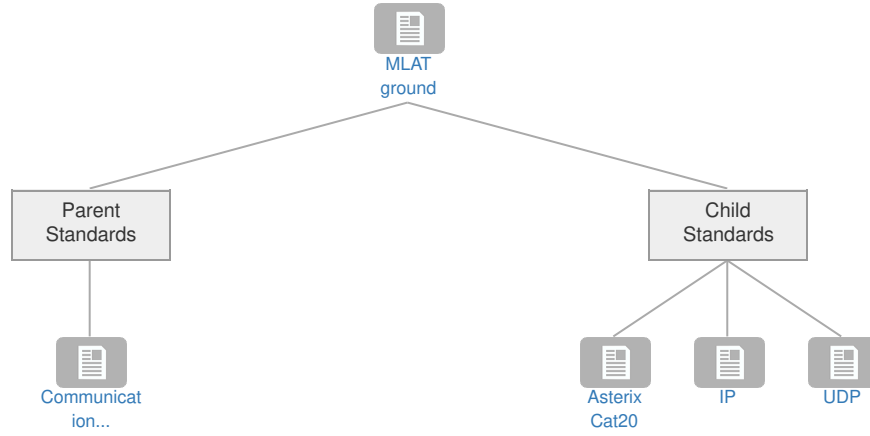

MLAT ground

Context

Related Elements

Parent Standards

Title	Description	Status	Related Elements
Communication Protocols [SESAR]	-	-	

Child Standards

Title	Description	Status	Related Elements
Asterix Cat20	EUROCONTROL-SPEC-0149-14	Existing Standard	
IP	IETF RFC 2460	Existing Standard	
UDP	IETF RFC 768 Doc 9896	Existing Standard	

Enablers: No associated data