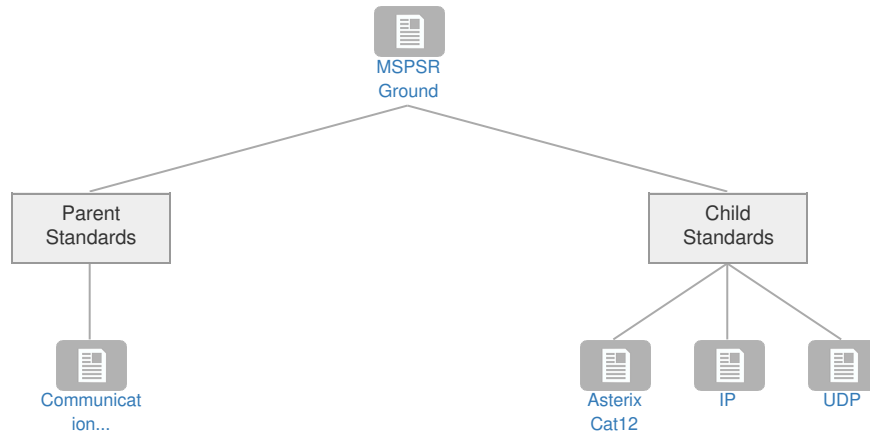

MSPSR Ground

Context

Related Elements

Parent Standards

| Title | Description | Status | Related Elements |
|---|-------------|--------|------------------|
| Communication Protocols [SESAR] | - | - | |

Child Standards

| Title | Description | Status | Related Elements |
|-------------------------------|---------------------------------------|-----------------------------------|------------------|
| Asterix Cat12 | - | Existing Standard | |
| IP | IETF RFC 2460 | Existing Standard | |
| UDP | IETF RFC 768 Doc 9896 | Existing Standard | |

Enablers: No associated data