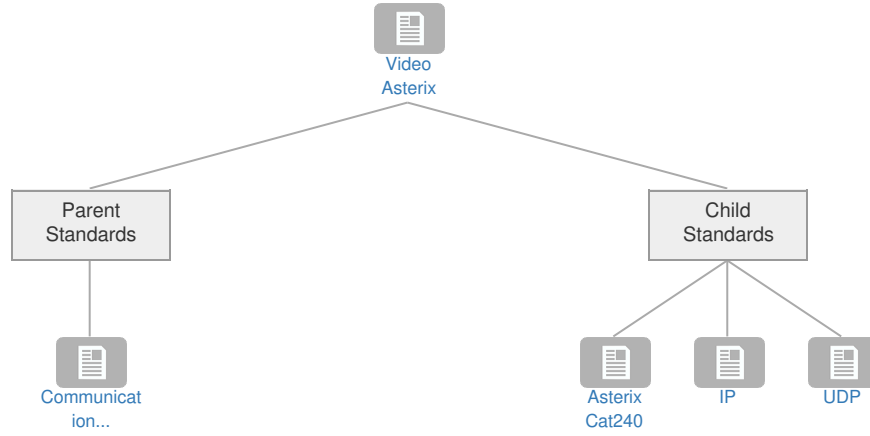

Video Asterix

Context

Related Elements

Parent Standards

Title	Description	Status	Related Elements
Communication Protocols [SESAR]	-	-	

Child Standards

Title	Description	Status	Related Elements
Asterix Cat240	-	Existing Standard	
IP	IETF RFC 2460	Existing Standard	
UDP	IETF RFC 768 Doc 9896	Existing Standard	

Enablers: No associated data