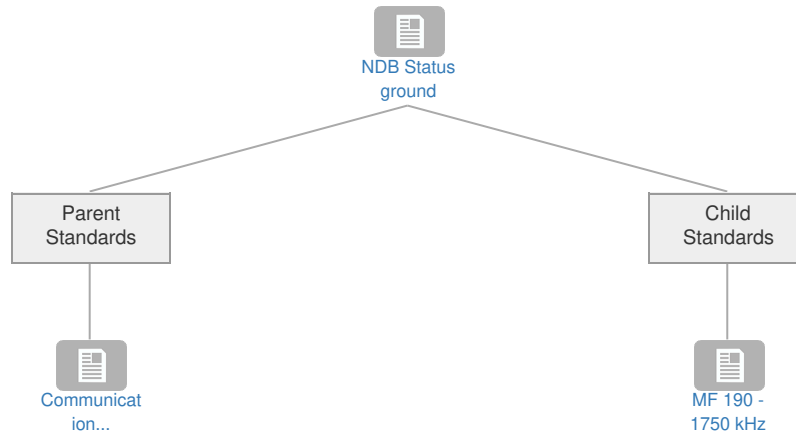

NDB Status ground

Context

Related Elements

Parent Standards

Title	Description	Status	Related Elements
Communication Protocols [SESAR]	-	-	

Child Standards

Title	Description	Status	Related Elements
MF 190 - 1750 kHz	ICAO Annex 10	Existing Standard	

Enablers: No associated data