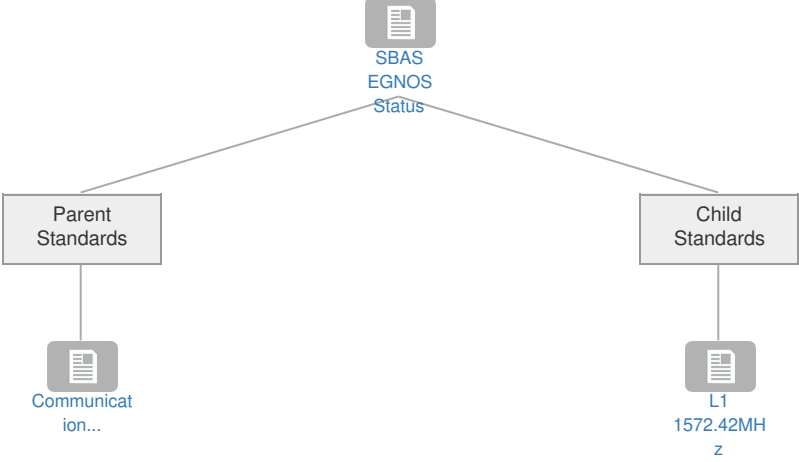

SBAS EGNOS Status

Context

Related Elements

Parent Standards

Title	Description	Status	Related Elements
Communication Protocols [SESAR]	-	-	

Child Standards

Title	Description	Status	Related Elements
L1 1572.42MHz	ICAO Annex 10	Existing Standard	

Enablers: No associated data