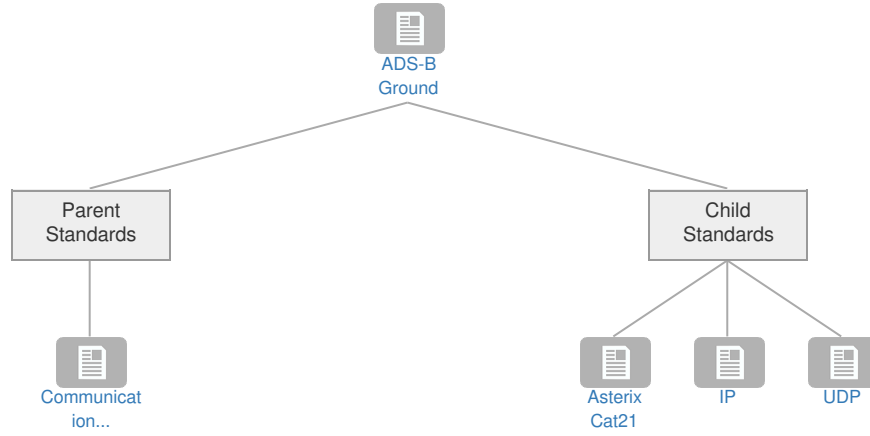

ADS-B Ground

Context

Related Elements

Parent Standards

Title	Description	Status	Related Elements
Communication Protocols [SESAR]	-	-	

Child Standards

Title	Description	Status	Related Elements
Asterix Cat21	ECTL Standard SUR.ET1.ST05.2000-STD-12-01	Existing Standard	
IP	IETF RFC 2460	Existing Standard	
UDP	IETF RFC 768 Doc 9896	Existing Standard	

Enablers: No associated data