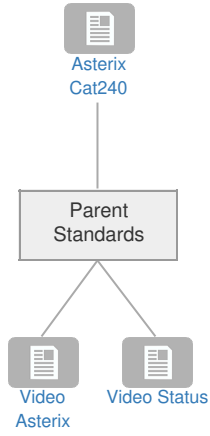

Asterix Cat240

Context

Related Elements

Parent Standards

| Title | Description | Status | Related Elements |
|-------------------------------|-------------|--------|------------------|
| Video Asterix | - | - | |
| Video Status | - | - | |