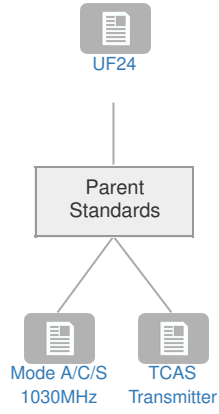

UF24

ICAO Annex 10

Context

Related Elements

Parent Standards

Title	Description	Status	Related Elements
Mode A/C/S 1030MHz	-	-	
TCAS Transmitter	-	-	

Child Standards: No associated data

EN Enablers: No associated data