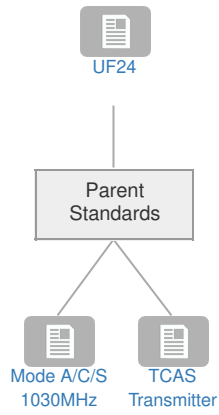

UF24

ICAO Annex 10

Context

Related Elements

Parent Standards

Title	Description	Status	Related Elements
Mode A/C/S 1030MHz	-	-	
TCAS Transmitter	-	-	

Child Standards: No associated data

EN Enablers: No associated data