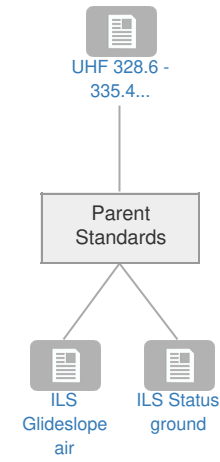

UHF 328.6 - 335.4 MHz

ICAO Annex 10

Context

Related Elements

Parent Standards

Title	Description	Status	Related Elements
ILS Glideslope air	-	-	
ILS Status ground	-	-	

Child Standards: No associated data

EN Enablers: No associated data