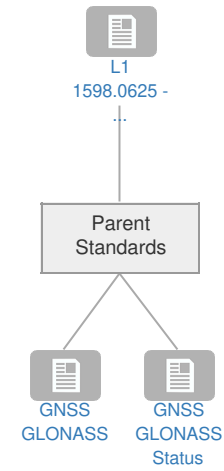

L1 1598.0625 - 1605.375 MHz

ICAO Annex 10

Context

Related Elements