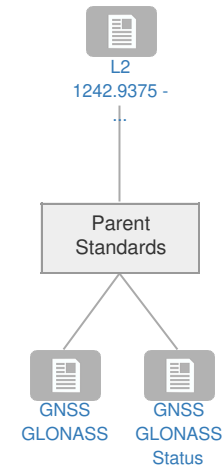

L2 1242.9375 - 1248.625 MHz

ICAO Annex 10

Context

Related Elements

Parent Standards

Title	Description	Status	Related Elements
GNSS GLONASS	-	-	
GNSS GLONASS Status	-	-	

Child Standards: No associated data

Enablers: No associated data