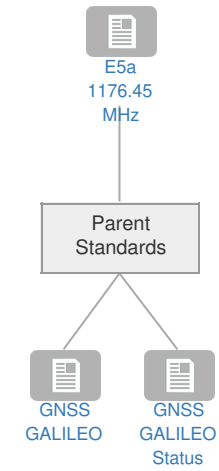

E5a 1176.45 MHz

ICAO Annex 10

Context

Related Elements

Parent Standards

Title	Description	Status	Related Elements
GNSS GALILEO	-	-	
GNSS GALILEO Status	-	-	

Child Standards: No associated data

EN Enablers: No associated data