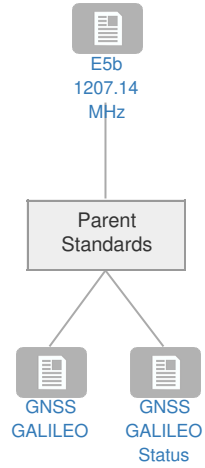

E5b 1207.14 MHz

ICAO Annex 10

Context

Related Elements

Parent Standards

Title	Description	Status	Related Elements
GNSS GALILEO	-	-	
GNSS GALILEO Status	-	-	

Child Standards: No associated data

EN Enablers: No associated data