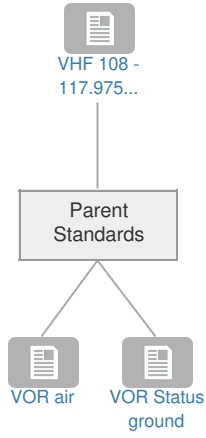

VHF 108 - 117.975 MHz

ICAO Annex 10

Context

Related Elements