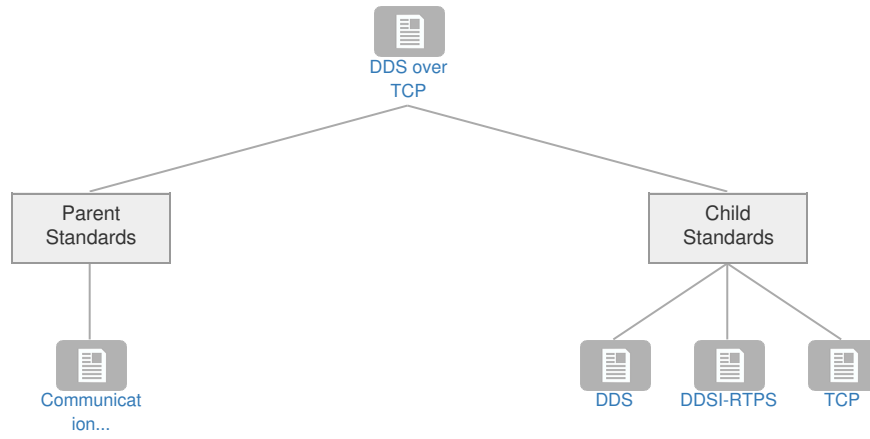

DDS over TCP

Context

Related Elements

Parent Standards

Title	Description	Status	Related Elements
Communication Protocols [SESAR]	-	-	

Child Standards

Title	Description	Status	Related Elements
DDS	-	Existing Standard	
DDSI-RTPS	-	Existing Standard	
TCP	IETF RFC 793 Doc 9896 The SSL/TLS protocol is bound to an underlying TCP protocol	Existing Standard	

Enablers: No associated data