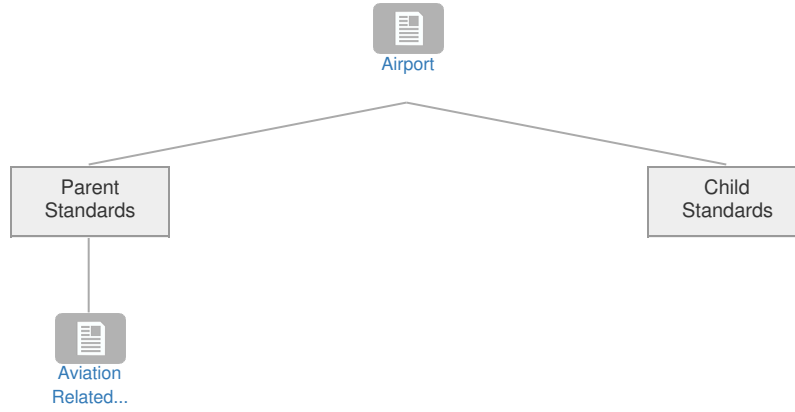

Airport

Context

Related Elements

Parent Standards

Title	Description	Status	Related Elements
Aviation Related Standards	-	-	

Child Standards

Title	Description	Status	Related Elements
EUROCONTROL ASTERIX (ASTERIX 1/2 ASTERIX 34/48 ASTERIX 62/63)	-	Existing Standard	
EUROCONTROL ASTERIX (ASTERIX 10)	-	Existing Standard	
EUROCONTROL ASTERIX (ASTERIX 10/19 ASTERIX 20)	-	Existing Standard	
EUROCONTROL ASTERIX (ASTERIX 21/23)	-	Existing Standard	
EUROCONTROL ASTERIX (ASTERIX 62/ASTERIX 11)	-	Existing Standard	
Proprietary protocols	-	Existing Standard	