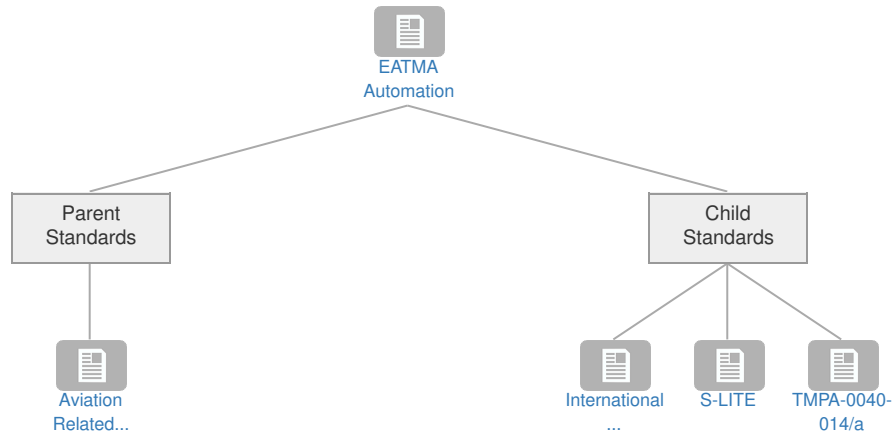

EATMA Automation

Context

Related Elements

Parent Standards

Title	Description	Status	Related Elements
Aviation Related Standards	-	-	

Child Standards

Title	Description	Status	Related Elements
International Flight Object Standard	Draft International Flight Object Standard	Existing Standard	
S-LITE	Stars Local Integrated Terminal Equipment (Lite)	Existing Standard	
TMPA-0040-014/a	D_Brite Internal Interface Document (IID)	Existing Standard	

Enablers: No associated data