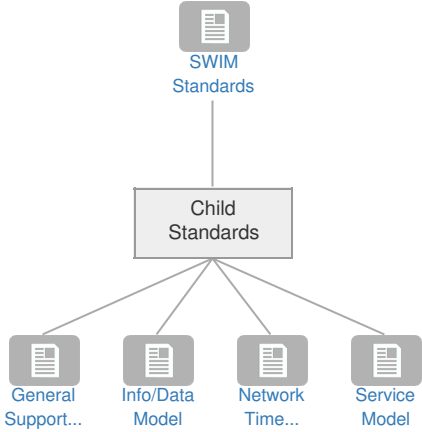

SWIM Standards

Context

Related Elements

Parent Standards: No associated data

Child Standards

Title	Description	Status	Related Elements
General Support Standards	-	-	
Info/Data Model	-	-	
Network Time Synchronisation Service	-	-	
Service Model	-	-	

Enablers: No associated data