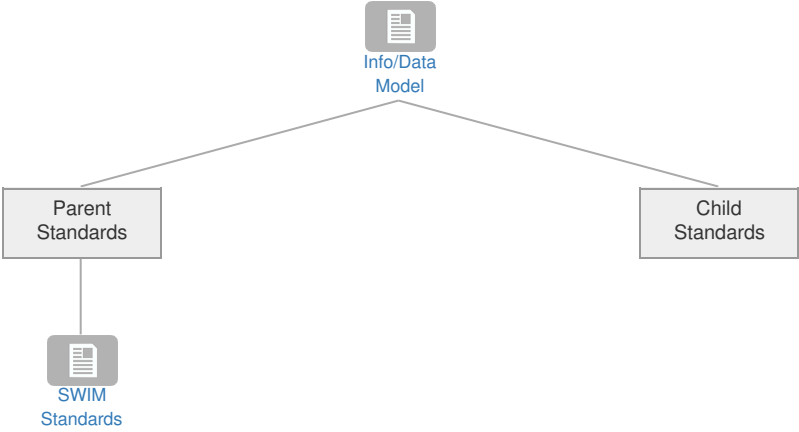

Info/Data Model

Context

Related Elements

Parent Standards

Title	Description	Status	Related Elements
SWIM Standards	-	-	

Child Standards

Title	Description	Status	Related Elements
AIDX	Aviation Information Data Change	Existing Standard	
AIRM	ATM Information Reference Model	Existing Standard	
AMXM/AMDB	Aerodrome Mapping Exchange Model	Existing Standard	
BADA	Base of Aircraft Data	Existing Standard	
EUROCONTROL WXCM	Weather Exchange Conceptual Model (WXCM)	Existing Standard	
EUROCONTROL WXXS	Weather Exchange Schema (WXXS)	Existing Standard	
FIXM	Flight Information Exchange Model	Existing Standard	EN
ISRM	Information Service Reference Model	Existing Standard	
OATA	The Overall ATM/CNS Target Architecture	Existing Standard	

Enablers: No associated data