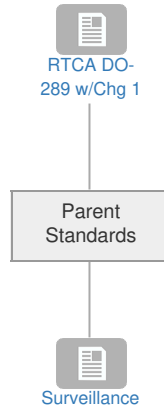

RTCA DO-289 w/Chg 1

*Minimum Aviation System Performance Standards for Aircraft Surveillance Applications (ASA)
Change 1*

Context

Related Elements

Parent Standards

Title	Description	Status	Related Elements
Surveillance	-	-	